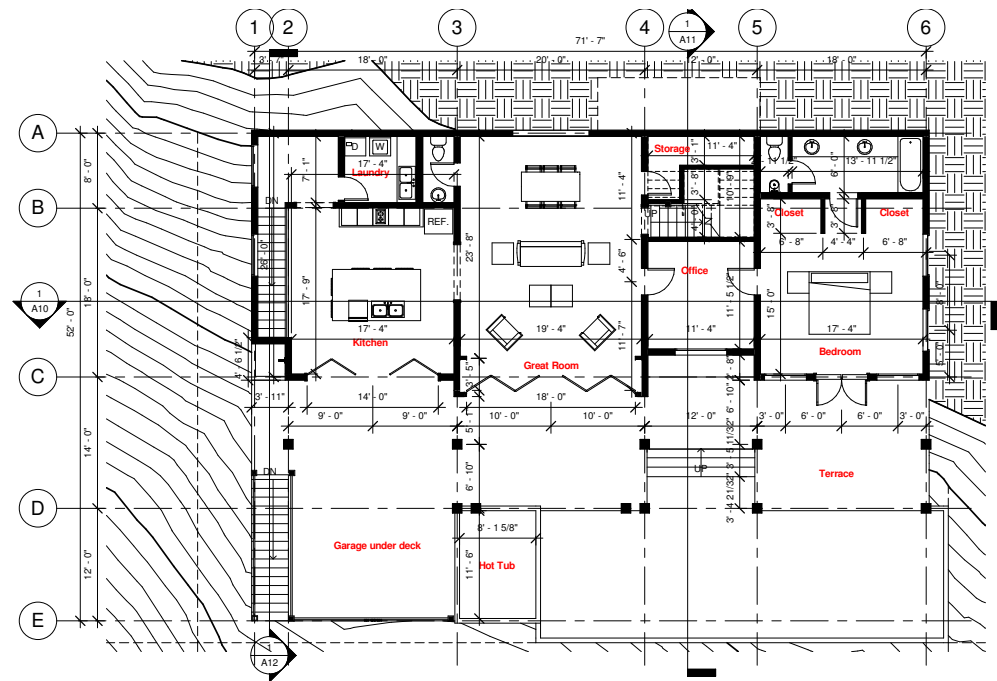

Ground Floor