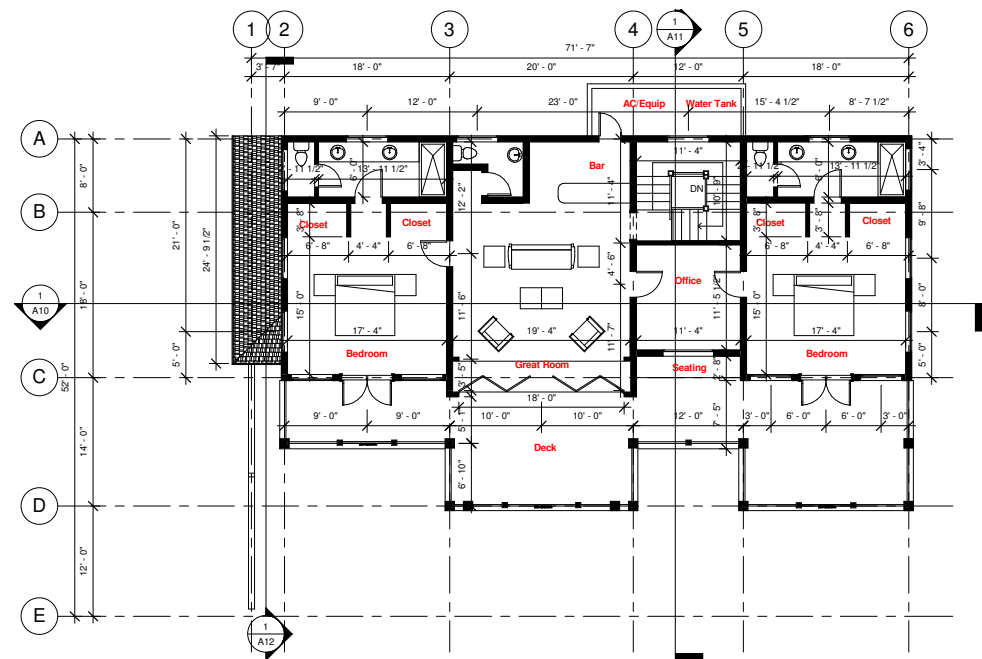

First Floor